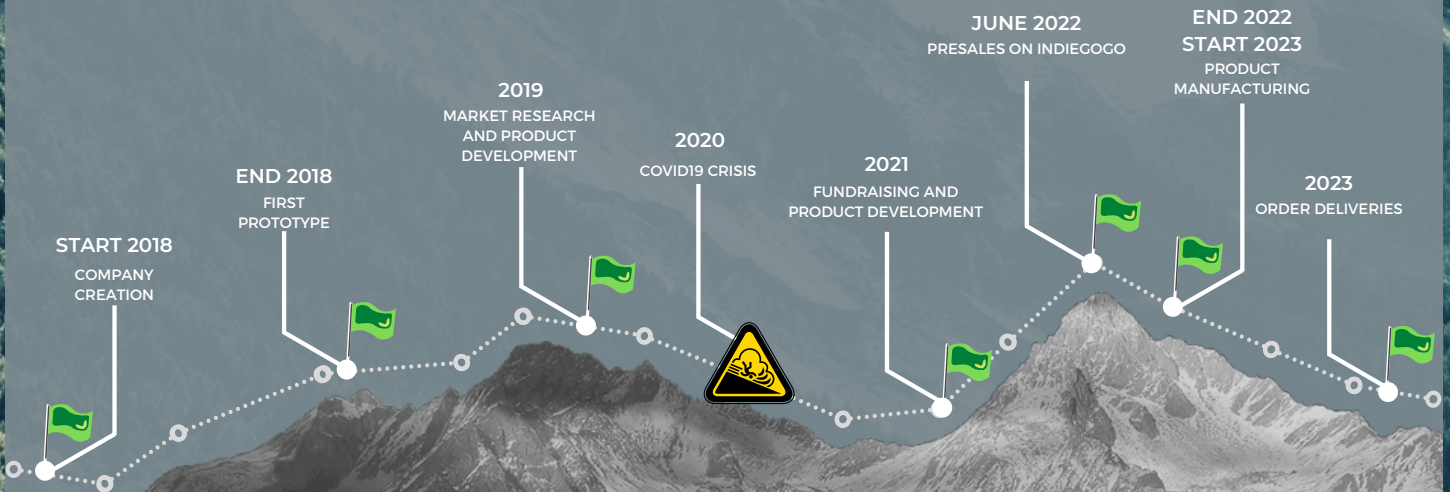

A FRENCH STARTUP

FAB'ONE